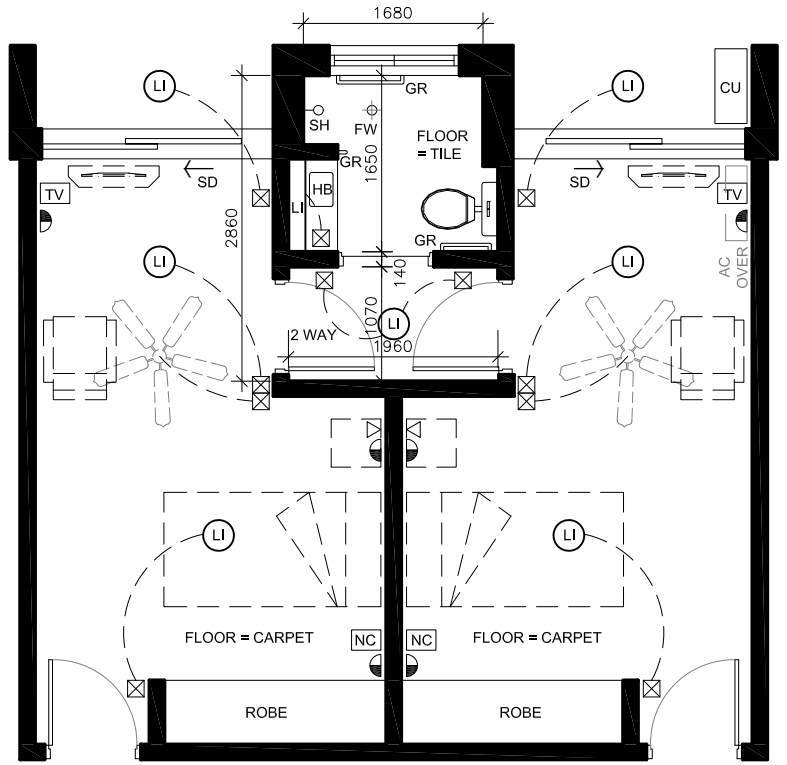

THE SITE

55 Woreudo Street
Southport Queensland

SCOPE OF WORK

Golden Grove Hostel
Ensuite Alterations & Additions

CLIENT

BCP Aged Care Pty Ltd

STATUS

Completed 2010

HAO design Pty Ltd

EXISTING