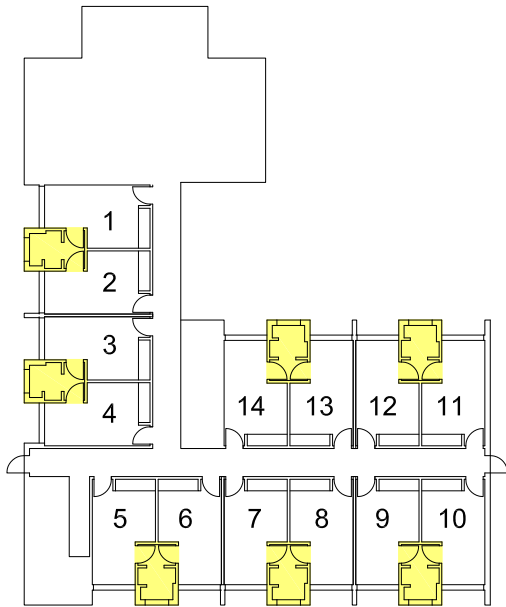

THE SITE

55 Woreudo Street
Southport Queensland

SCOPE OF WORK

Golden Grove Hostel
Ensuite Alterations & Additions

CLIENT

BCP Aged Care Pty Ltd

STATUS

Completed 2010

HAO design Pty Ltd

KEYPLAN

EXISTING

PROPOSED