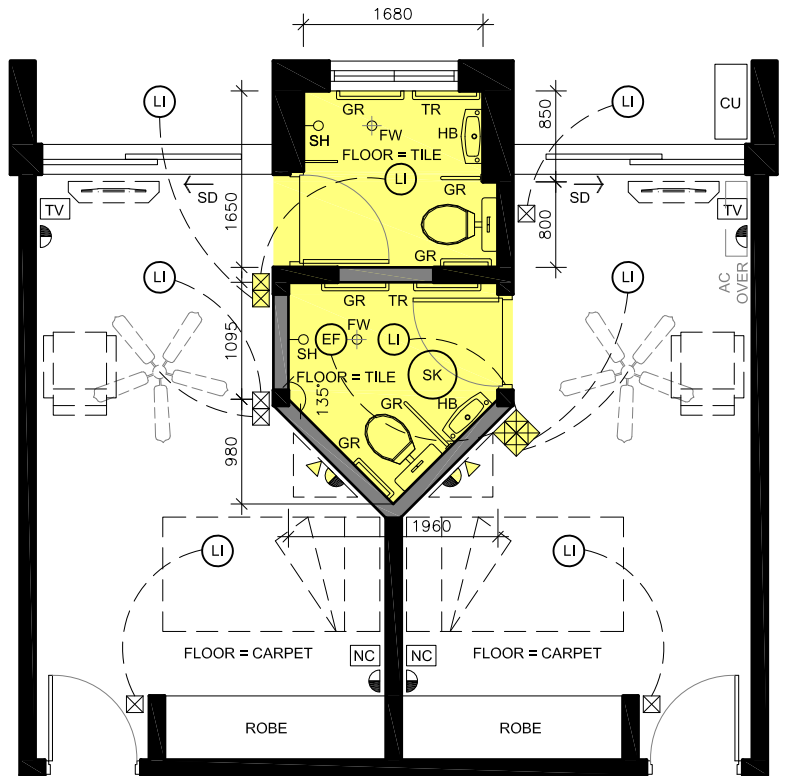

THE SITE

55 Woreudo Street
Southport Queensland

SCOPE OF WORK

Golden Grove Hostel
Ensuite Alterations & Additions

CLIENT

BCP Aged Care Pty Ltd

STATUS

Completed 2010

HAO design Pty Ltd

KEYPLAN

EXISTING

PROPOSED